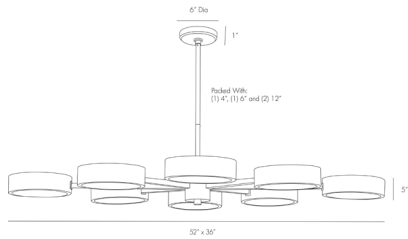

ARTERIOS

LINUS STARBURST CHANDELIER

89117

H: 7 IN, W: 52 IN, D: 36 IN

Heritage Brass, Frosted Glass

Contract Suitable As Is

Minimalist, modern and oh so cool. The eight-light Linus Chandelier's vibrant heritage brass finish is perfectly complemented by its polished details. The tempered, frosted glass diffusers serve dual functions creating softer light below and shining additional light to the chandelier's frame, spotlighting its bold finish. Additional pipe available (PIPE-172). Also in pale brass finish (89097) and a linear style (89443). Damp-rated,

APPEARANCE

Material	Glass, Steel
Finish	Frosted, Heritage Brass
Top Coat/Sealant	true

DIMENSIONS

Chandelier	H: 5 IN, W: 52 IN, D: 36 IN
Minimum Hanging Height	7 IN
Maximum Hanging Height	41 IN
Canopy	H: 1 IN, Dia: 6.00 IN

COMPLIANCY

UL/ETL	Yes
CB	Yes
RoHS	true

SHIPPING

Product Weight	16 LBS
Gross Weight 1	29.45 LBS
Shipping Box 1	H: 8 IN, L: 50 IN, W: 37 IN

REPLACEMENT PARTS

Replacement Part 1	PIPE-172
Replacement Part 2	CANOPY-267